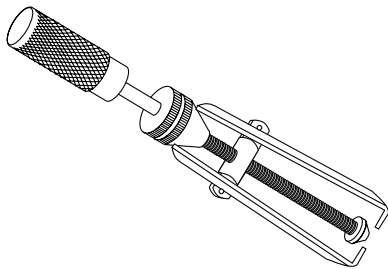

HANDLE PULLER/HAMMER

90-606 Handle Puller/Hammer **12.06**

SWEDGING TOOL

- Eliminates need for couplings, swedges, 3/8", 1/2" AND 3/4" type K, L OR M
- Copper tempered steel

90-563 Cadmium Finish **27.85**