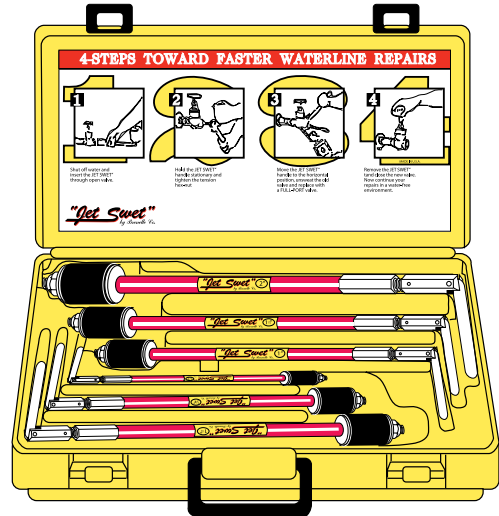

"Jet Swet"

**HEAVY-DUTY
CARRYING CASE
AVAILABLE
HOLDS SIZES 1/2" TO 2"**

Why use Jet Swet?

- Quick work on all full-port ball & gate valves & fittings
- Solder with water in lines
- Repair copper pipe
- Repair P.V.C. pipe
- Change M.I.P. or F.I.P. fittings
- Working pressure up to 60 PSI
- Available in sizes 1/2" thru 4"

**LUBRICATE
TIGHTENING NUT
AFTER EACH USE**

Eliminates:

- Water Syphoning
- Main valve seeping water
- Bread clogging lines
- Freon to freeze the lines

The replacement for "plumbers bread". Finally the Plumber has a low cost and highly effective way to solve the age old problem of having to wait for the water to drain before he can solder.

THE Jet Swet tool eliminates the need to wait for the water to stop draining or siphoning before you can solder copper or glue PVC pipes. The tools insert through a valve or fitting to seal off the water so that they may be replaced, water free. When repairing pinholes in a water line, valves or unions can be installed to keep the water away from the repair. This new technique developed by a working master plumber makes repair and replacement work safe where there is a water siphoning danger. Works on most full port gate and ball valves. Also allows male and female fittings to be replaced or installed. Kit contains up to six sizes with carrying case. 1/2", 3/4", 1", 1-1/4", 1-1/2", 2".

90-900	Full Kit - Sizes 1/2" to 2" (Shown).....	443.64
90-902	Small Kit - Sizes 1/2", 3/4" and 1" (Without Case).....	230.57

JET SWET