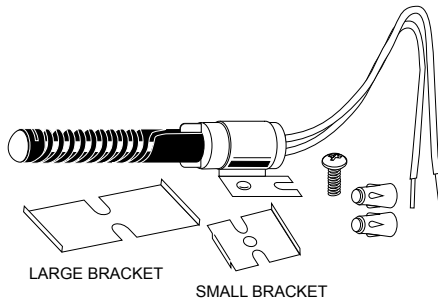

LARGE BRACKET

SMALL BRACKET

46-100 Hot Surface Igniter **35.43**

CUSTOM LABEL PRODUCTS ATTRACT & RETAIN YOUR CUSTOMERS.

- CUSTOM BALL VALVES
- CUSTOM DOORMATS
- CUSTOM HOSE WASHER CARDS
- CUSTOM TOILET PLUNGERS
- CUSTOM LABELED BIO-ROSS™
- CUSTOM LABELS FOR HOT WATER HEATERS & DISPOSERS
- VALVE TAGS