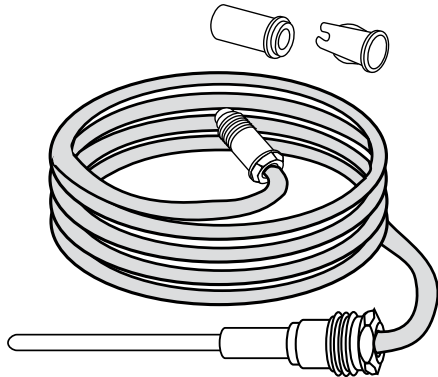

HEATING

**CHEMICALS,
COMPOUNDS, TOOLS
AND UTILITY**

WHITE RODGERS UNIVERSAL THERMOCOUPLES

• Replaces all standard thermocouples in water heaters. Central furnaces, RV heaters and many space heaters

44-301	18"	5.61
44-302	24"	5.88
44-303	30"	6.17
44-304	36"	6.44