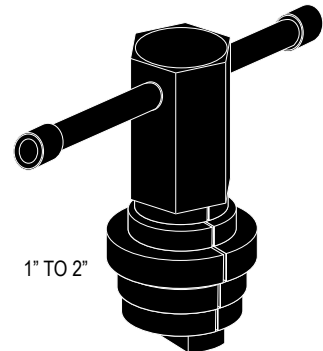

SPUD AND NIPPLE EXTRACTOR

1" TO 2"

- For nipples or closet spuds

90-322 Spud and Nipple Extractor **44.85**

TOOLS