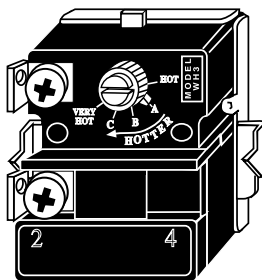

**WATER HEATER
THERMOSTAT**

UL approved — one year warranty

44-340	Lower Thermostat, Single Pole	10.92