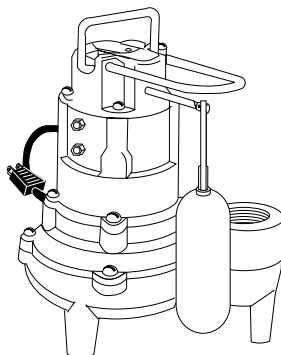

"WASTE MATE" CAST IRON SUBMERSIBLE SEWAGE PUMP

- 1/2 HP
- Vortex impeller design
- Float operated mechanical switch
- Durable cast iron construction
- Stainless steel screws, float rod, bolts, handle, guard, arm & seal assembly
- UL listed 10' cord
- Motor is thermal overload protected
- Passes 2" spherical solids
- Easy to install
- UL listed
- Pumps 11,880 gallons per hour

55-267 Zoeller Model M267 Pump..... **443.41**

"THE PUMP
THE PROS USE"

(M267)