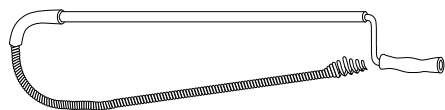

**General
PIPE CLEANERS
STANDARD
AUGER**

- 3 foot
- Rubber guard
- Wood handle
- Designed for homeowner

6 PER BOX ONLY

90-655 Auger **8.86**