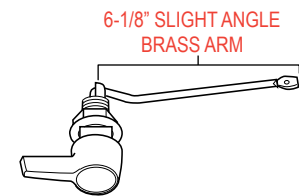

- Chromed metal handle
- Plastic spud & nut
- 6-1/8" straight brass arm
- 1 per bar coded display box
- 50 boxes per case

* Not Available From American Standard

61-353 *Generic Tank Lever 9.02

For AMERICAN STANDARD (73439-02)