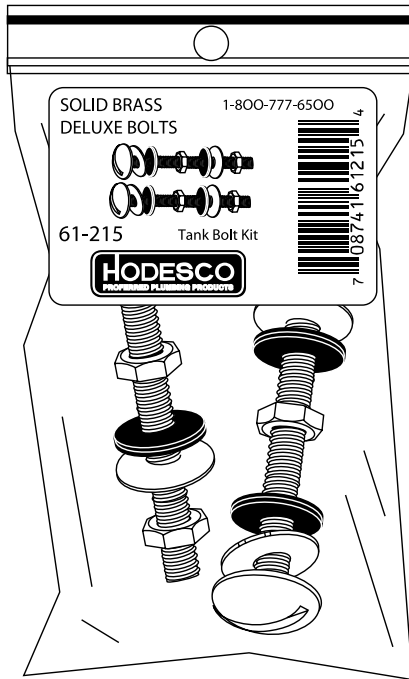

**DELUXE
BIG HEAD™
SOLID BRASS
TANK-TO-BOWL
REPAIR KIT**

• **THE BOLTS:** Our bolts are made in the U.S.A. from the purest brass content available. We've designed this bolt over the past 50 years, along with our quality minded professional contractor customer, to ensure the job gets done right. The large one inch O.D. head is deep slotted to receive the screwdriver fully. The "Big Head" allows the strongest torque possible without cracking like other oversized pretenders.

• **THE NUTS:** These heavy pattern solid brass hex nuts will remind you of the good old days (because we've never changed them). We have not succumbed to the pressure to cheapen our product by cutting corners. Our nut is a full 9/16" in diameter (most others are at least 1/8" smaller) and is also much thicker.

• **THE RUBBER WASHERS:** We're especially proud of our three layer cloth inserted rubber washers. We have kept the manufacturing process in Kansas City to ensure your satisfaction. A full 1-1/16" in O.D., this is a full 1/4" larger than most. Also the 3 layers of cloth insert make ours as thick as a standard washer. No rips or cuts using these Gems!

• **THE NICKEL PLATED BRASS WASHER:** No bending or rusting with this one! Extra heavy nickel-plated round brass bolt washer is a full 1/6" thick which nearly doubles the typical washer in thickness. The nickel plate holds stronger and longer than chrome while still providing a chrome like finish.

• **THE PACKAGE:** Our deluxe tank-to-bowl kit comes packaged in our in-house bar-coded display package. Our assembly and packaging people have done a great job of listening to our customers requests over the years to offer a truly convenient presentation of product.

THERE IS A DIFFERENCE.™