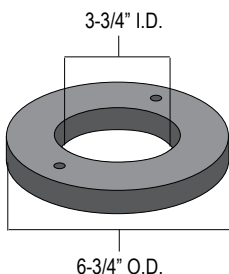

LIP TYPE SPONGE CUSHION RING

- 61-313 3/8" Thick Cushion Ring **3.76**
- 61-314 9/16" Thick Cushion Ring **3.89**
- 61-315 3/4" Thick Cushion Ring **4.21**
- 61-316 1" Thick Cushion Ring **5.14**