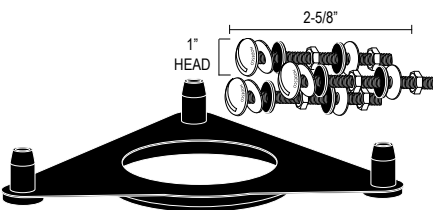

KOHLER TANK-TO-BOWL REPAIR KIT

- 22 Piece
- Deluxe "Big Head" solid brass tank-to-bowl repair kit
- Includes Kohler tank gasket #51487

61-279 Genuine 22 Pc. Repair Kit **13.00**