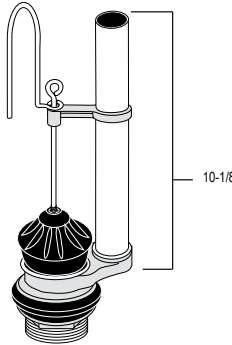

DOUGLAS TYPE

61-117 Complete Brass Flush Valve **19.46**