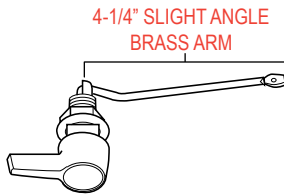

- Chromed metal handle
- Molded spud & nut
- 4-1/4" straight brass arm
- 1 per bar coded display box
- 50 boxes per case

* Not Available From American Standard

61-138 *Generic Tank Lever 9.02

For AMERICAN STANDARD (73392-02)