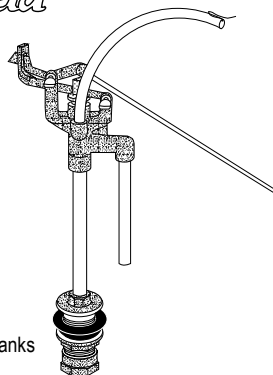

Mansfield (09)

- One length fits all tanks
- 10" vinyl refill tube
- 8" brass plunger, locknut and coupling nut
- Non-corrosive nylon seat
- ABS hush tube
- 20 per case

62-526 Genuine Boxed 12" Ballcock **20.90**