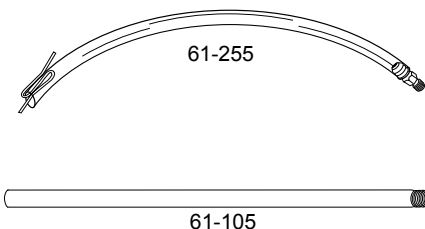

• 12" long clear tube with clip and barbed fitting

61-255 Overflow Tube **1.72**

61-105 10" Copper Refill Tube **2.54**

**BRASS
FLOAT ROD**

• Both ends threaded

SOLD 5 PER PACKAGE ONLY

60-220 8" Brass Float Rod **2.21**

60-223 10" Brass Float Rod **2.37**

60-226 12" Brass Float Rod **2.54**

**USE YOUR CREDIT CARD AT TIME OF PURCHASE AND SAVE 2% ON ALL ORDERS,
SAVE 5% ON ALL ORDERS OVER $500 OR SAVE 10% ON ALL ORDERS OVER $1000**

**FAX
1-800-982-5934**

www.HODES CO.com
PROFFERED PLUMBING PRODUCTS

**PHONE
1-800-777-6500**