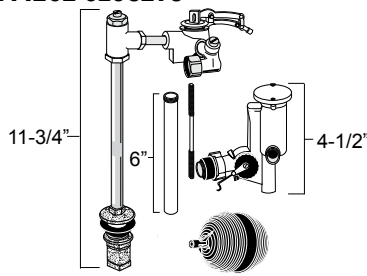

BALLCOCKS

TOILET AND TANK SECTION

Brass Craft® ADJUSTABLE, ANTI-SIPHON TOILET TANK FILL VALVE

(BCT015H)

- Easy 1/4 turn height adjustment
- Installs in under 15 minutes
- Quick flush & fill function
- Strong & dependable
- 10 year warranty
- 1 per box
- 24 per case

See www.HodesCo.com
for Case Lot Pricing

62-528 Genuine BrassCraft™ Fill Valve **9.65**

CASE For ONE PIECE CLOSETS

#50 BALLCOCK
ASSEMBLY

62-575 Genuine Boxed Ballcock **324.03**