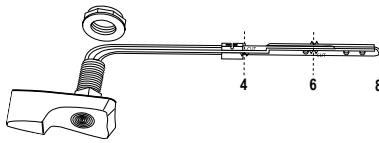

1. Chromed plastic handle
   - Molded spud & nut
   - Cut to desired length
   - 4", 6", 8" combination 28° angle plastic arm
   - 1 per bar coded display box
   - 50 boxes per case
2. Not Available From American Standard

NEOANGLE

61-828 *Generic Tank Lever 6.18

For AMERICAN STANDARD / ELJER / FLUIDMASTER (OTHERS)