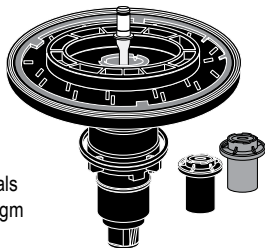

FAX 1-800-982-5934 www.HODESCO.com PHONE 1-800-777-6500

FLUSH VALVE REPAIR

SLOAN FLUSH VALVE REPAIR

FLUSH VALVE REPAIR

SLOAN (EBV-1022-A)
**BATTERY POWERED
 FLUSHOMETER INSIDE PARTS
 REPLACEMENT KIT**

- For 1.0 and 1.5 urinals
- Dual filtered diaphragm assembly
- Flex tube flushing mechanism
- Replaces old style diaphragm with shaft and quad ring