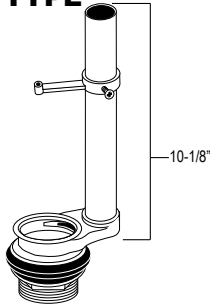

DOUGLAS TYPE

SOLD 2 PER BOX ONLY

61-118 Brass Flush Valve **10.34**