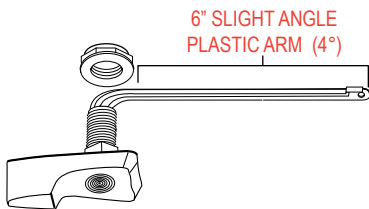

- Chromed plastic handle
- Molded spud & nut
- 6" slight angle plastic arm (4°)
- 1 per bar coded display box
- 50 boxes per case

* Not Available From American Standard

61-826 *Generic Tank Lever 4.55

PLEBE CADET

For AMERICAN STANDARD (47048-02)