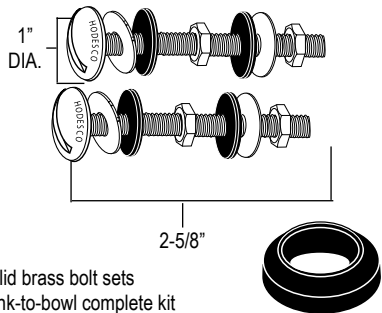

BIG HEAD DELUXE TANK-TO-BOWL REPAIR KIT

for CRANE

- Solid brass bolt sets
- Tank-to-bowl complete kit

61-270 Deluxe 15 Pc. Repair Kit **7.07**