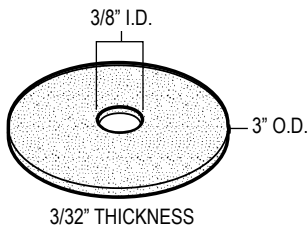

• Flush valve leather seal

63-301 Generic Leather Seal 4.08

Mansfield (741-0009)