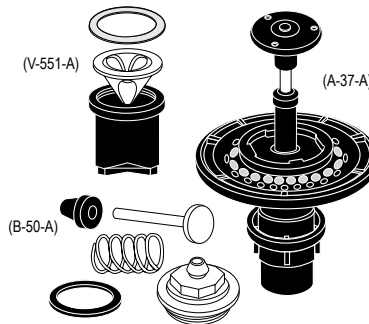

SLOAN (A-1002-A) (3301049)

• 1.5 Gallon Urinal Repair Kit
3 KITS IN 1! **REGAL & ROYAL**
65-123 Genuine Boxed Urinal Master Kit . . **22.25**