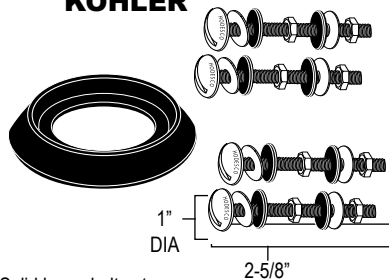

BIG HEAD DELUXE TANK-TO-BOWL REPAIR KIT

for KOHLER

- Solid brass bolt sets
- Tank-to-bowl complete kit

61-273 Deluxe 22 Pc. Repair Kit **10.46**

(630-0003)