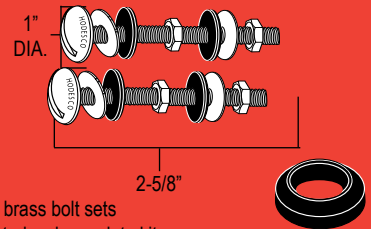

- Solid brass bolt sets
- Tank-to-bowl complete kit

61-274 Generic Deluxe 15 Pc. Repair Kit . . . **5.85**