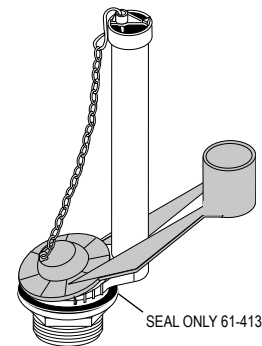

• Counter balance flush valve
61-111 Genuine Boxed Complete Flush Valve ... **12.95**
61-112 Counter Balance with Shaded Flapper Only ... **4.45**
61-413 Counter Balance Seal Only ..... **.88¢**

**USE YOUR CREDIT CARD AT TIME OF PURCHASE AND SAVE 2% ON ALL ORDERS,
SAVE 5% ON ALL ORDERS OVER $500 OR SAVE 10% ON ALL ORDERS OVER $1000**