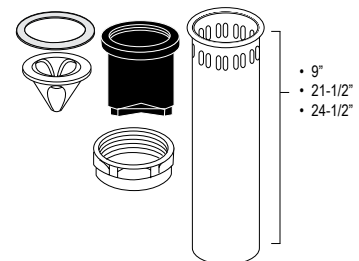

65-119 Genuine 3/4" X 15" (0323210) **44.51**

SLOAN

(V-500-AA)

**1-1/4" CHROME PLATED
BRASS COMPLETE
VACUUM BREAKER**

65-111 Genuine 1-1/4" x 9" (5323006) **25.96**

SLOAN

(V-500-AA)

**1-1/2" CHROME PLATED
BRASS COMPLETE
VACUUM BREAKER**