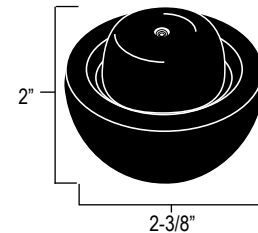

60-110 Generic Tank Ball **5.14**

For KOHLER (51230)

- Rubber tank ball
- 1 per bar coded display box

60-116 Generic Tank Bulb **3.53**

ELJER (490-4332)

- "Touch-Flush" rubber tank bulb
- 1 per bar coded display box