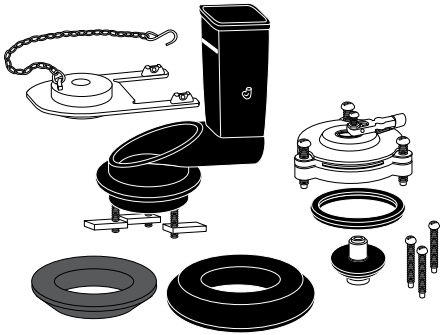

63-235 Genuine Toilet Repair Kit **47.17**

Mansfield

(630-7984)

• Repairs #08 ballcocks

62-547 Genuine Repair Kit **4.35**

Mansfield

(630-5702)

• Repairs #07 ballcocks