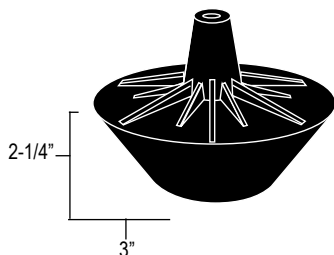

- Triple Seal
- "Rite-Seal" 3"
- Rubber tank ball
- 1 per bar coded display box

* Not Available From Kohler

60-104 *Generic Tank Bulb **3.83**

ROSSBULB