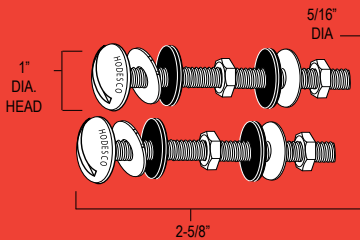

THERE IS A DIFFERENCE.™

**REGULAR
SOLID BRASS
TANK-TO-BOWL KIT
WITH BRASS-PLATED BOLTS**

61-615 Tank Bolt Kit Bagged **3.52**

**BIG HEAD™
14 PIECE DELUXE
SOLID BRASS
TANK-TO-BOWL
REPAIR KIT**

61-215 Deluxe 14 Pc 2 Bolt Tank-To-Bowl Kit ... **4.67**