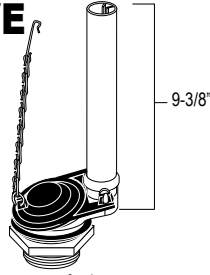

FLUSH VALVES

TOILET AND TANK SECTION

PLASTIC FLUSH VALVE COMPLETE

- Height is from bottom of tank to top of tube
- Hook, chain, flapper, gasket and nut

SOLD 2 PER BOX ONLY
61-919 Generic Boxed Complete Flush Valve . . . **3.36**