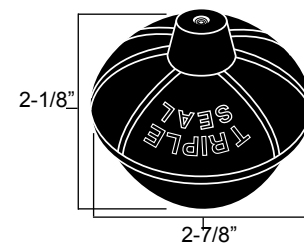

- 1 per bar coded display box

60-122 Genuine Tank Bulb **4.23**

USE YOUR CREDIT CARD AT TIME OF PURCHASE AND SAVE 2% ON ALL ORDERS, SAVE 5% ON ALL ORDERS OVER $500 OR SAVE 10% ON ALL ORDERS OVER $1000

1-800-982-5934 FAX **www.HODESCO.com** PHONE **1-800-777-6500**

SEAT DISCS, BULBS