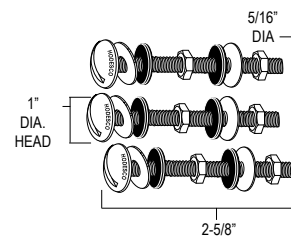

**BIG HEAD™
21 PIECE DELUXE
SOLID BRASS
TANK-TO-BOWL
REPAIR KIT**

61-415 Deluxe 21 Pc 3 Bolt Tank-To-Bowl Kit . . . **6.85**

**USE YOUR CREDIT CARD AT TIME OF PURCHASE AND SAVE 2% ON ALL ORDERS,
SAVE 5% ON ALL ORDERS OVER $500 OR SAVE 10% ON ALL ORDERS OVER $1000**

FAX 1-800-982-5934 www.HODESCO.com PHONE 1-800-777-6500