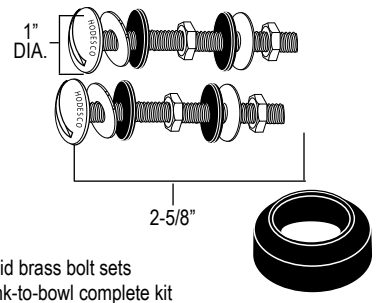

BIG HEAD DELUXE TANK-TO-BOWL REPAIR KIT

for GERBER

- Solid brass bolt sets
- Tank-to-bowl complete kit

61-271 Deluxe 15 Pc. Repair Kit **7.07**