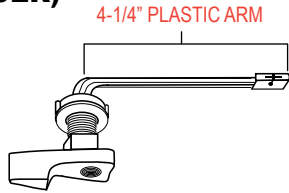

PHONE
1-800-777-6500

TANK LEVERS

TOILET AND TANK SECTION

TANK LEVERS

For AMERICAN STANDARD (ELJER) (73392-02)

- For #3156 flush valve
- Chromed plastic handle
- 4-1/4" plastic arm
- 1 per bar coded display box
- 50 boxes per case