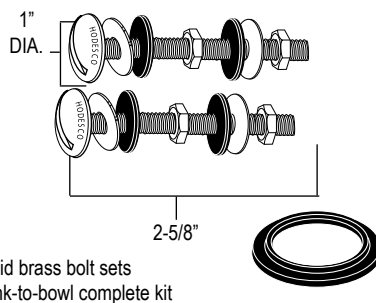

BIG HEAD DELUXE TANK-TO-BOWL REPAIR KIT

for CRANE

- Solid brass bolt sets
- Tank-to-bowl complete kit

61-270 Deluxe 15 Pc. Repair Kit **7.07**

BIG HEAD DELUXE TANK-TO-BOWL REPAIR KIT

for ELJER

- Solid brass bolt sets
- Tank-to-bowl complete kit