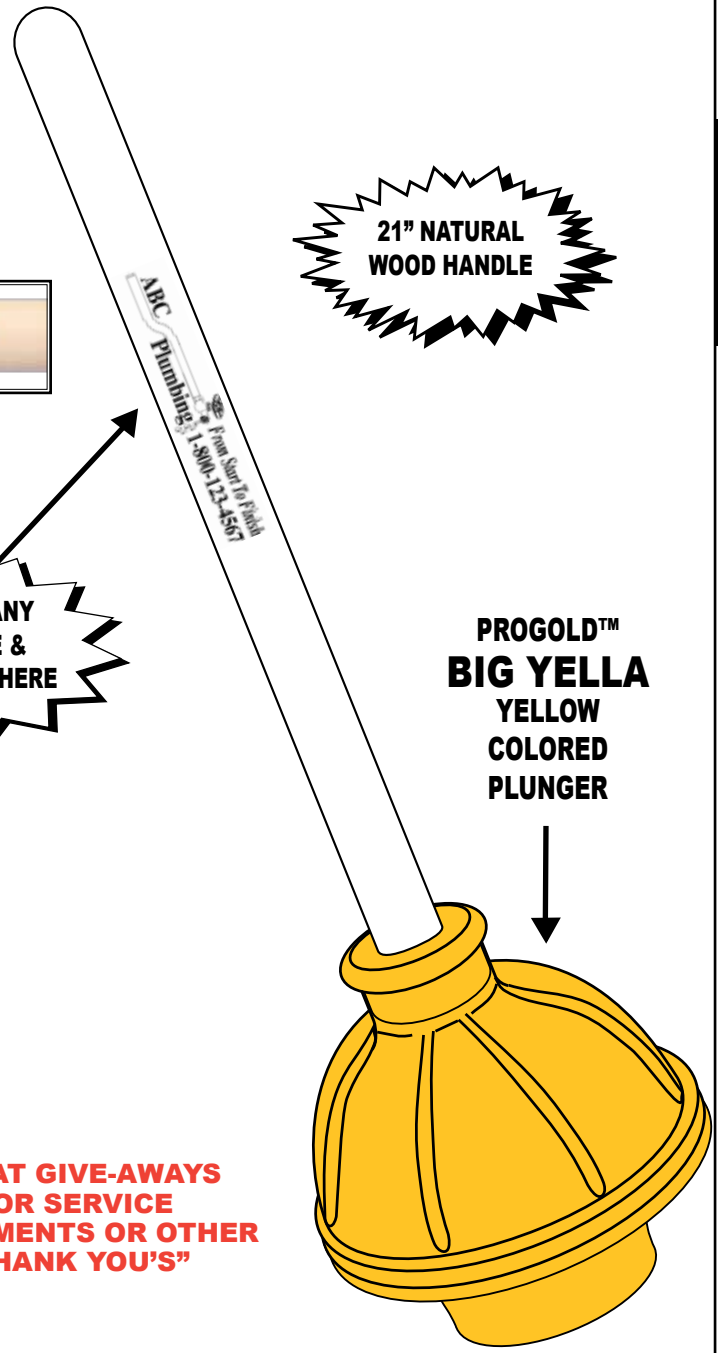

WITH LASERED LOGOS!

YOUR COMPANY LOGO, NAME & PHONE# GOES HERE

21" NATURAL WOOD HANDLE

PROGOLD™ BIG YELLA YELLOW COLORED PLUNGER

PROGOLD™ BIG YELLA HYDRO-THRUST PLUNGER INDIVIDUAL LASERED PLUNGER

- Retirements
- Anniversaries
- Weddings
- Birth Announcements
- Tech School graduations
- Birthdays
- Gag Gifts
- Employee Recognition
- Years of Service