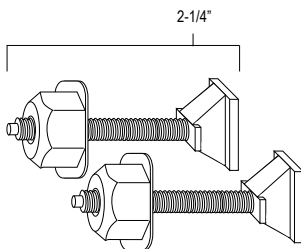

61-214 1/4" x 2-1/4" 10 Pc. Kit. **1.65**

PLUMB PERFECT CLOSET BOLT

- White color
- Glass filled nylon tensile strength over 1,000 lbs. per bolt

61-241 Closet Bolt Kit with Open End Cap Nuts **1.53**

DELUXE/ECONOMY SOLID BRASS CLOSET SCREW REPAIR KIT