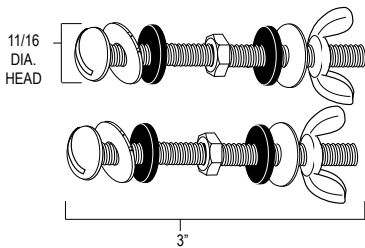

**REGULAR
SOLID BRASS
TANK-TO-BOWL KIT
WITH BRASS-PLATED BOLTS**

61-615 Tank Bolt Kit Bagged **3.52**