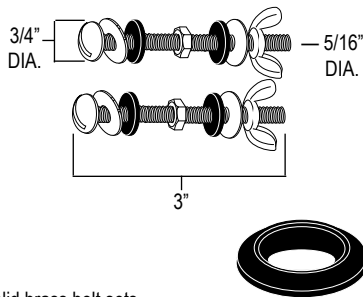

TANK-TO-BOWL

TOILET AND TANK SECTION

REGULAR "UNIVERSAL" TANK-TO-BOWL REPAIR KIT

- Solid brass bolt sets
- Fits most tanks
- Tank-to-bowl complete kit

61-718 Regular Universal Kit **4.67**