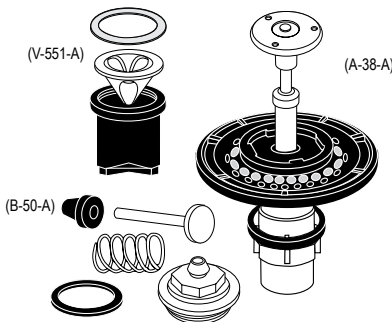

SLOAN (A-1003-A) (3301012)

3 KITS IN 1! **REGAL & ROYAL**
• 3.5 Gallon Closet Repair Kit
65-124 Genuine Boxed Water Saver Master Kit . **22.25**

See www.HodesCo.com for Case Lot Pricing