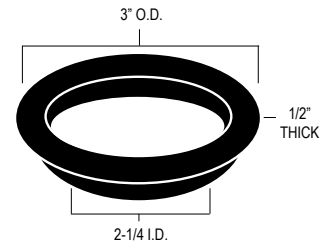

RUBBER WASHER FOR FLUSH VALVES

SOLD 5 PER PACKAGE ONLY

63-119 Rubber Washer..... **.71¢**