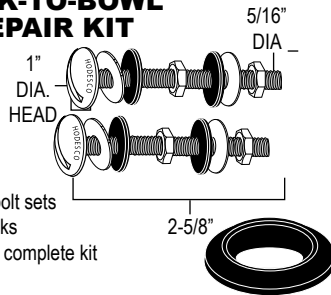

BIG HEAD DELUXE "UNIVERSAL" TANK-TO-BOWL REPAIR KIT

- Solid brass bolt sets
- Fits most tanks
- Tank-to-bowl complete kit
- Contains:
  - 2 ea. solid brass deep slotted 1" o.d. head bolts
  - 4 ea. extra thick 3-layer cloth rubber washers
  - 4 ea. heavy pattern solid brass hex nuts
  - 4 ea. extra thick chrome plated brass washers
  - 1 ea. universal fit sponge gasket

61-218 Deluxe 15 Pc. Repair Kit **6.27**

BIG HEAD DELUXE TANK-TO-BOWL REPAIR KIT FOR AMERICAN STANDARD AND OTHERS