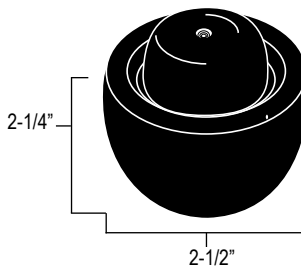

- Rubber tank ball
- 1 per bar coded display box

60-116 Generic Tank Bulb **3.53**

ELJER (490-4332)