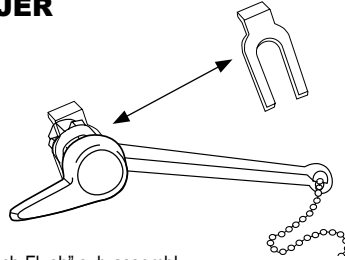

FAX 1-800-982-5934 www.HODES CO.com PHONE 1-800-777-6500

FLUSH VALVE REPAIR

TOILET AND TANK SECTION

For ELJER

• Cast brass closet guide

61-123 Generic Brass Guide 5.50

For ELJER

(495-2701)