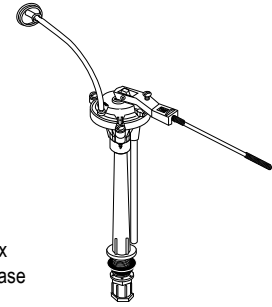

See www.HodesCo.com
for Case Lot Pricing

62-528 Genuine BrassCraft™ Fill Valve **9.65**

CASE For ONE PIECE CLOSETS

#50 BALLCOCK
ASSEMBLY

62-575 Genuine Boxed Ballcock **324.03**

COAST FOUNDRY COASTMASTER

(12706)