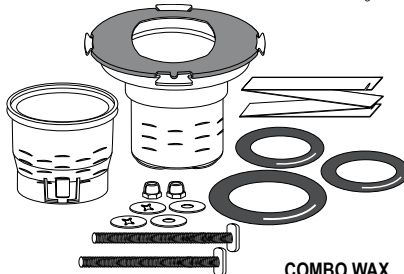

Fluidmaster (7500)

1. **COMBO WAX FREE TOILET INSTALLATION KIT**
2. 3" gasket, 4" sleeve, 3 O-rings, cardboard spacer, 2 bolts, nuts, washers & retainers
   - Wax free toilet installation
   - 10 year warranty
- 61-280 Genuine Fluidmaster Bowl Gasket .. **9.05**