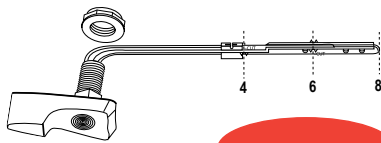

WHITE HANDLE

1. White plastic handle
   - Molded spud & nut
   - Cut to desired length
   - 4", 6", 8" combination 28° angle plastic arm
   - 1 per bar coded display box
   - 50 boxes per case
2. Not Available From American Standard

NEOANGLE

61-827 *Generic Tank Lever 6.18

For AMERICAN STANDARD