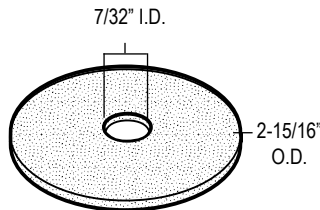

• Top grommet for old style flush valve N3055

* Not Available From American Standard

63-260 *Generic Grommet 2.94

For AMERICAN STANDARD

• Leather seal for old style flush valve
• 3/32" thickness

* Not Available From American Standard