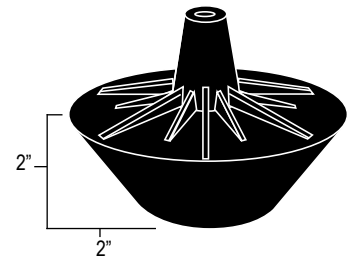

- Triple Seal
- "Rite-Seal"
- 2" black rubber
- 1 per bar coded display box

* Not Available From Eljer

60-103 *Generic Tank Bulb **3.53**

For KOHLER & ELJER TANK BALL (KO88921)