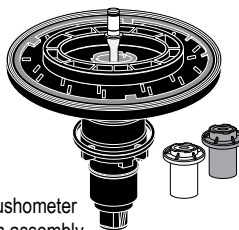

SLOAN (EBV-1020-A)
(3325001)
**OPTIMA PLUS
REPAIR KIT**

- For battery powered flushometer
- Dual filtered diaphragm assembly
- Flex tube flushing
- Replaces old style diaphragm with shaft and quad ring
- Replaces kit no. EBV-10-A-C
- This kit can be used for 1.6, 3.5 & 4.5 gpf closets & 3 gal. urinals

65-250 Genuine Repair Kit **45.30**