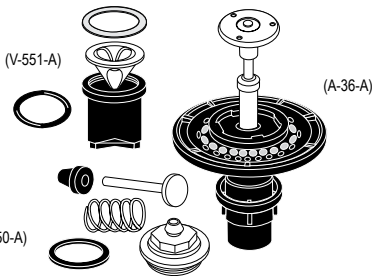

65-564 Genuine .5 Gallon Urinal Kit **27.16**

SLOAN

(A-56-AA)
(5301176)

• With A-29

ROYAL

65-162 Genuine Boxed Diaphragm Repair Kit . . **11.02**

SLOAN

(A-1001-A)
(3301048)