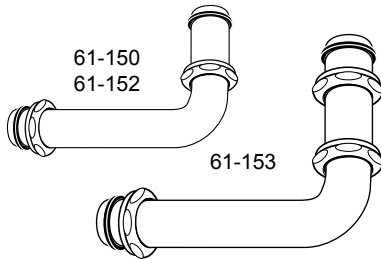

FLUSH ELBOWS

- 20 gauge chrome plated heavy brass nuts and washers

61-153 2" x 6" x 8" Repair Ell **44.77**
61-150 2" x 4" x 6" **31.76**
61-152 2" x 6" x 8" **34.46**