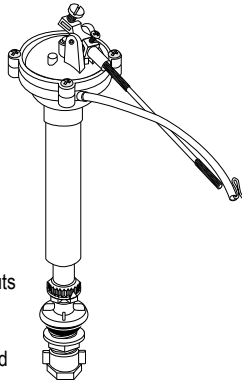

TOILET AND TANK SECTION

BALLCOCKS

BALLCOCKS

Fluidmaster (400A)
ANTI-SIPHON BALLCOCK

- 400A
- Instant positive shut off
- Hydraulic control
- Plastic & stainless steel parts fit all tanks
- 1 per box
- 25 per case

62-501 Genuine Anti-Siphon Ballcock **10.64**
62-525 When Sold in Cartons of 25 . . . . . **9.46**

HOOV-R-LINE (1821)

- Coupling and flange nuts
- Synthetic washer
- 9" refill tube
- 100% water & air tested
- 1 per box
- 25 per case

62-742 Genuine Ballcock **11.12**

HOOV-R-LINE (A1)
8-1/2" REGULAR PLASTIC BALLCOCK

- CSA certified
- UPC approved
- Designed for flush tanks 8-1/2" or larger
- One piece molded top, positive snap shut-off and bleed hole and cover which eliminate any vibration or noise
- 1 per bar coded display box
- 25 boxes per case
- 100% water & air tested

62-743 Genuine Boxed Ballcock **8.10**

HOOV-R-LINE (A52) (A50)
ANTI-SIPHON PLASTIC BALLCOCK

- CSA certified
- UPC approved
- Anti-siphon
- Special diverter system controls the tank refill
- Rim flush rates required in low-silhouette commodes
- 1 per bar coded display box
- 25 boxes per case
- 100% water & air tested

62-740 Genuine 10" Boxed Ballcock (A52) **7.05**
62-799 Genuine 12" Boxed Ballcock (A50) **9.02**

korky (528)
QUIET FILL ANTI-SIPHON BALLCOCK

- Height easily adjusts from 5-1/2" water lever to 11" - even under water pressure
- Fits all two piece toilets and most one piece toilets
- Chlorine resistant materials for longer life
- 5 year warranty
- Code-approved, anti-siphon design
- "No tools" installation
- 1 per bar coded display box
- 24 per case

62-514 Genuine Anti-Siphon Ballcock **11.78**
42-601 Genuine Repair Disc Only **3.50**

Mansfield (07)

- All brass anti-siphon
- 20 per case