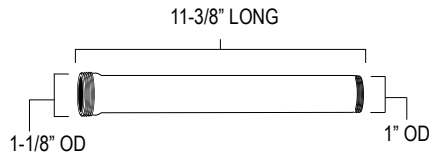

BRASS OVERFLOW TUBE

20 GAUGE

61-116 Brass Overflow Tube **5.85**