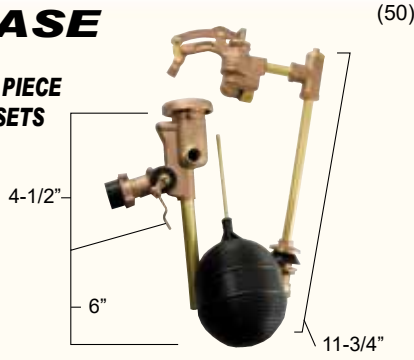

BALLCOCKS & FILL VALVES

TOILET AND TANK SECTION

FILL VALVES

ADJUSTABLE, ANTI-SIPHON TOILET TANK FILL VALVE

- Easy 1/4 turn height adjustment
- Installs in under 15 minutes
- Quick flush & fill function
- Strong & dependable, 10 year warranty
- 24 per case

Item #	Description	Price 1	Price 2
62-528	Genuine Boxed Fill Valve	11.08	9.75

(BCT015H)
(BCT016H)

CASE

For ONE PIECE CLOSETS

Item #	Description	Price 1	Price 2
62-575	Genuine Boxed Ballcock	369.89	325.50

(50)

For COAST