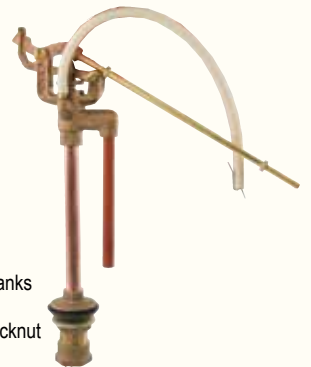

- One length fits all tanks
- 10" vinyl refill tube
- 8" brass plunger, locknut and coupling nut
- Non-corrosive nylon seat
- ABS hush tube
- 20 per case

Item #	Description	Price 1	Price 2
62-526	Boxed 12" Ballcock	33.81	29.75

Phone: 1-800-777-6500

Fax: 1-800-982-5934

Web: www.HodesCo.com

Price 1

Price 2

Order Less Than $500

Order $500 or More