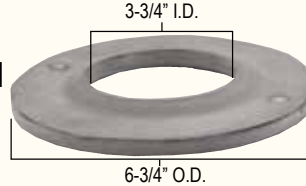

LIP TYPE SPONGE CUSHION RING

Item #	Description	Price 1	Price 2
61-313	3/8" Thick Cushion Ring	4.26	3.75
61-314	9/16" Thick Cushion Ring	4.49	3.95
61-315	3/4" Thick Cushion Ring	5.63	4.95
61-316	1" Thick Cushion Ring	7.10	6.25