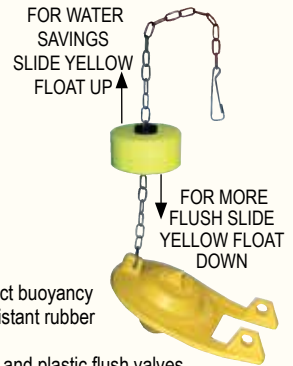

FLAPPERS

FLAPPERS

**PROGOLD™
DURAFLAPPER**

- Fits all conventional closets
- Includes protective box insert
- Made of 100% natural rubber
- Silicone impregnated compound prevents distortion and retains its original shape
- Includes stainless steel chain and clip
- Resists harmful chemicals
- **Sold exclusively to plumbing contractors**
- 60-907 ProGold Plus™ is made with a premium chlorine resistant rubber and is guaranteed for 7 years.

Individually packaged to keep your Progold "in shape" while in your truck!!

When you order any of our flappers in multiples of 12 you'll receive them in a FREE heavy corrugated Bin Box!

Item #	Description	Price 1	Price 2
60-904	ProGold™ 5 Year Guarantee	4.49	3.95
60-907	ProGold Plus™ 7 Year Guarantee	6.76	5.95

- This ADAPTABLE flapper lets you determine your flush volume
- For both your water conservation customers and your customers who desire a powerful flush
- Tapered ball design
- Stainless steel chain
- Collarless
- Aquadynamic
- Hole in cone for correct buoyancy
- Premium chlorine resistant rubber
- Super soft seal
- Fits slant flush valves and plastic flush valves
- 7 year guarantee
- **Sold exclusively to plumbing contractors**
- Includes protective box insert
- One per box - 12 boxes per case

Item #	Description	Price 1	Price 2
60-709	Sharky™ Adjustor	9.03	7.95

PROTECTIVE INSERT KEEPS YOUR SHARKY™ "IN SHAPE" WHILE IN YOUR TRUCK!

- Tapered ball design
- Stainless steel chain
- Aquadynamic
- Premium chlorine resistant rubber
- Super soft seal
- Fits slant flush valves and plastic flush valves
- 7 year guarantee
- Includes protective box insert
- **Sold exclusively to plumbing contractors**
- One per box - 12 boxes per case