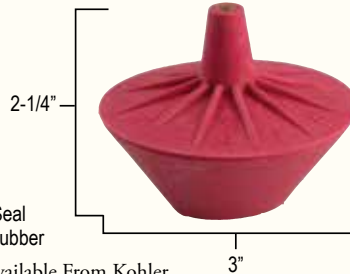

For KOHLER TANK BALL

- Triple Seal
- 3" red rubber

* Not Available From Kohler

Item #	Description	Price 1	Price 2
60-104	Generic Boxed Ball	4.49	3.95