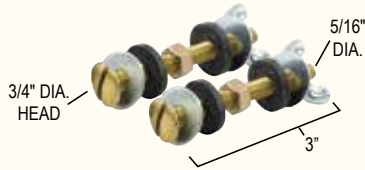

TANK-TO-BOWL

TOILET AND TANK SECTION

TANK-TO-BOWL

REGULAR SOLID BRASS TANK-TO-BOWL KIT WITH SOLID BRASS BOLTS

Item #	Description	Price 1	Price 2
61-615	Bagged Tank Bolt Kit	4.26	3.75