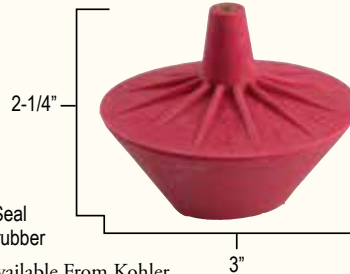

• Triple Seal
• 3" red rubber

* Not Available From Kohler

Item #	Description	Price 1	Price 2
60-104	Generic Boxed Ball	5.63	4.95

Fluidmaster (5100)
TANK BALL