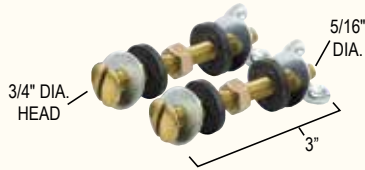

TANK-TO-BOWL

TOILET AND TANK SECTION

TANK-TO-BOWL

REGULAR SOLID BRASS TANK-TO-BOWL KIT WITH SOLID BRASS BOLTS