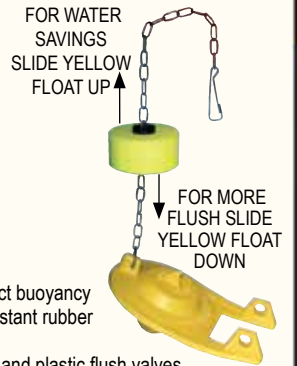

FLAPPERS

TOILET AND TANK SECTION

FLAPPERS

ProGold™ DURAFLAPPER

- Fits all conventional closets
- Includes protective box insert
- Made of 100% natural rubber
- Silicone impregnated compound prevents distortion and retains its original shape
- Includes stainless steel chain and clip
- Resists harmful chemicals
- Sold exclusively to plumbing contractors
- 60-907 ProGold Plus™ is made with a premium chlorine resistant rubber and is guaranteed for 7 years.

Individually packaged to keep your Progold "in shape" while in your truck!!

When you order any of our flappers in multiples of 12 you'll receive them in a FREE heavy corrugated Bin Box!

Item #	Description	Price 1	Price 2
60-904	ProGold™ 5 Year Guarantee	5.63	4.95
60-907	ProGold Plus™ 7 Year Guarantee	7.90	6.95

- This ADAPTABLE flapper lets you determine your flush volume
- For both your water conservation customers and your customers who desire a powerful flush
- Tapered ball design
- Stainless steel chain
- Collarless
- Aquadynamic
- Hole in cone for correct buoyancy
- Premium chlorine resistant rubber
- Super soft seal
- Fits slant flush valves and plastic flush valves
- 7 year guarantee
- Sold exclusively to plumbing contractors
- Includes protective box insert
- One per box - 12 boxes per case

Item #	Description	Price 1	Price 2
60-709	Sharky™ Adjustor	10.17	8.95

PROTECTIVE INSERT KEEPS YOUR SHARKY™ "IN SHAPE" WHILE IN YOUR TRUCK!

- Tapered ball design
- Stainless steel chain
- Aquadynamic
- Premium chlorine resistant rubber
- Super soft seal
- Fits slant flush valves and plastic flush valves
- 7 year guarantee
- Includes protective box insert
- Sold exclusively to plumbing contractors
- One per box - 12 boxes per case