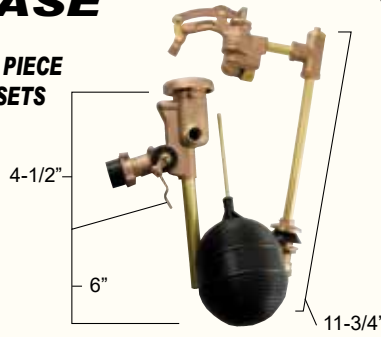

ADJUSTABLE, ANTI-SIPHON TOILET TANK FILL VALVE

(BCT015H)
(BCT016H)

- Easy 1/4 turn height adjustment
- Installs in under 15 minutes
- Quick flush & fill function
- Strong & dependable, 10 year warranty
- 24 per case

Item #	Description	Price 1	Price 2
62-528	Genuine Boxed Fill Valve	16.81	14.79

CASE

For ONE PIECE CLOSETS

(50)

Item #	Description	Price 1	Price 2
62-575	Genuine Boxed Ballcock	431.25	379.50

For COAST

(1-B-1)